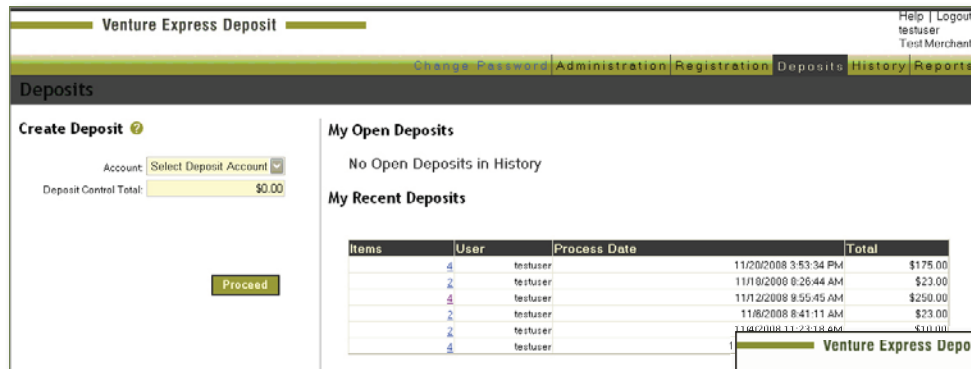

Venture Express Deposit

Using Venture Express Deposit is simple. Here's a quick look at what you can expect to see when you're making your deposits.

◀ Getting Started

Every time you log in you'll see your recent deposits and be able to start a new deposit with just one click!

Balancing Checks ▶

Venture Express Deposit lets you know when your deposit is out of balance and shows you exactly how to correct it.

▲ Sending Deposits

Review your deposit summary and deposit slip before you send it in.