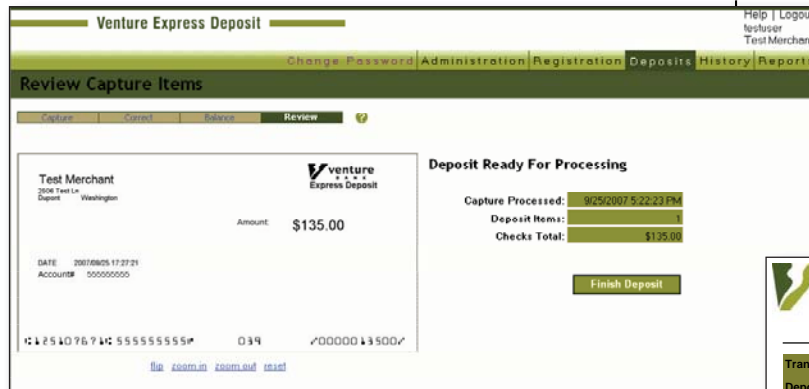

Venture Express Deposit

Using Venture Express Deposit is simple. Here's a quick look at what you can expect to see when you're making your deposits.

◀ Getting Started

Every time you log in you'll see your recent deposits and be able to start a new deposit with just one click!

Balancing Checks ▶

Venture Express Deposit lets you know when your deposit is out of balance and shows you exactly how to correct it.

▲ Sending Deposits

Review your deposit summary and deposit slip before you send it in.